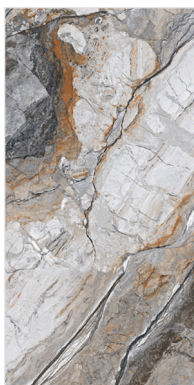

# MARBOGRESS

SELF COLOURED SURFACES

**NAME :**

432

**FINISH :**

Velvet Surface

**SIZE :**

600x1200mm