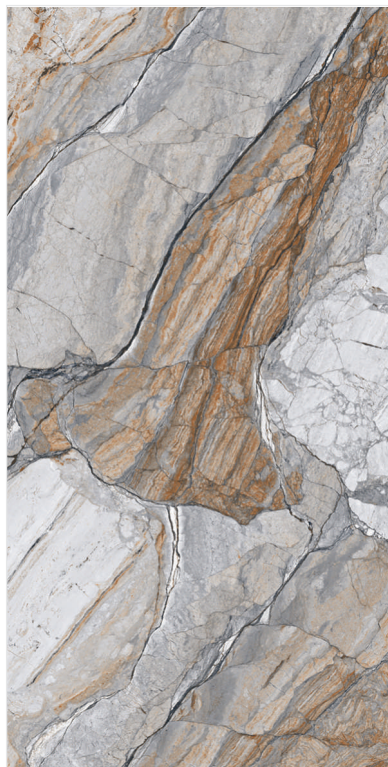

VELVET

600X1200MM

MARBOGRESS

SELF COLOURED SURFACES