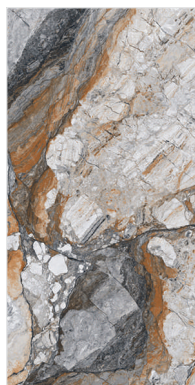

# MARBOGRESS

SELF COLOURED SURFACES

**NAME :**

432

**FINISH :**

Velvet Surface

**SIZE :**

600x1200mm