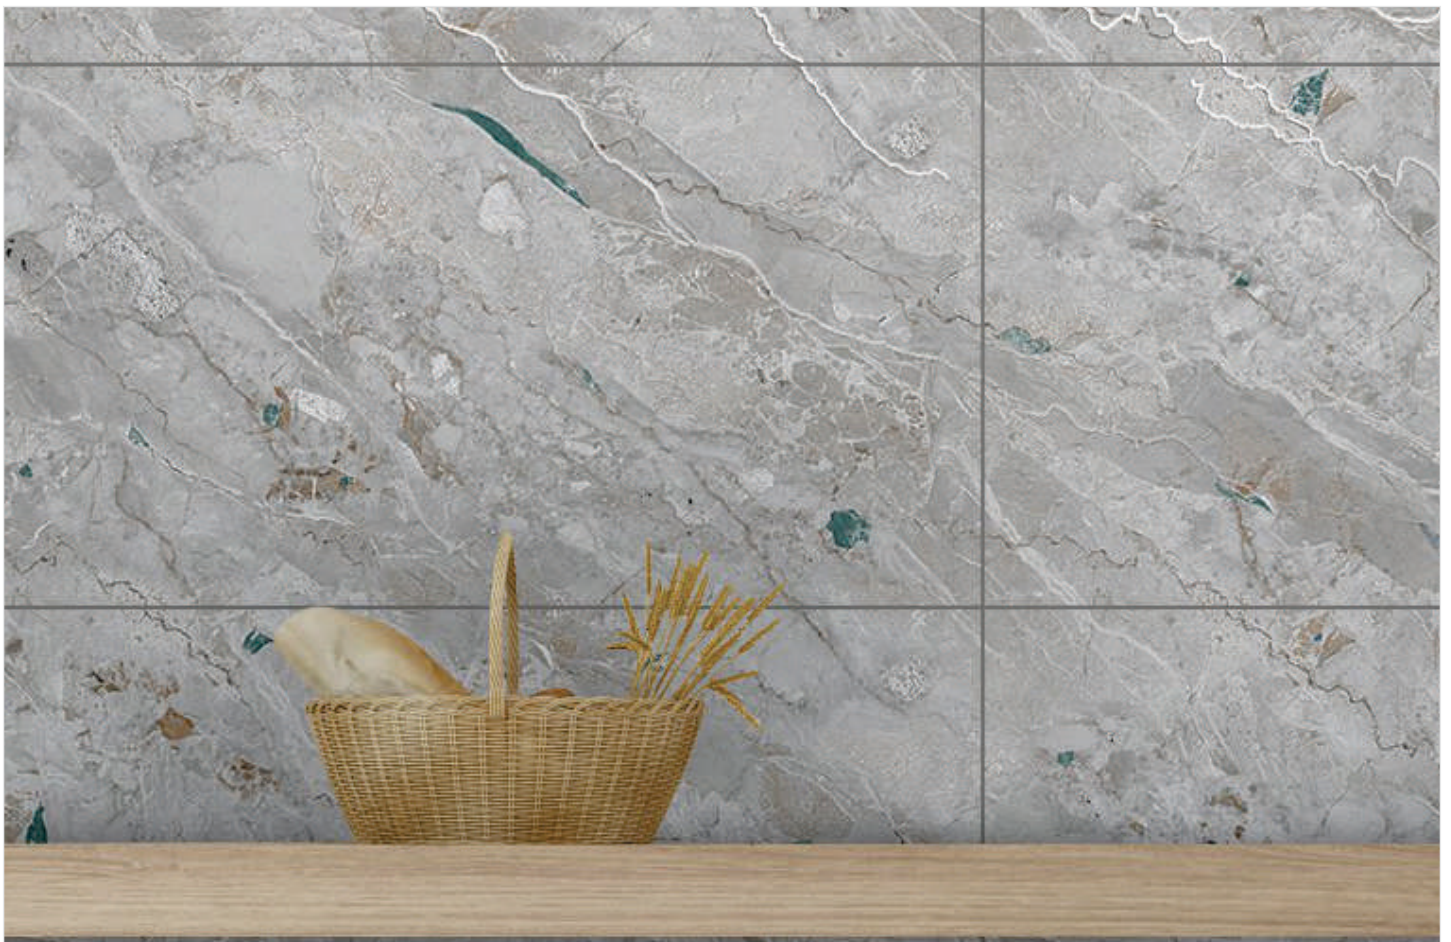

# MARBOGRESS

SELF COLOURED SURFACES

**NAME :**

416

**FINISH :**

Velvet Surface

**SIZE :**

600x1200mm