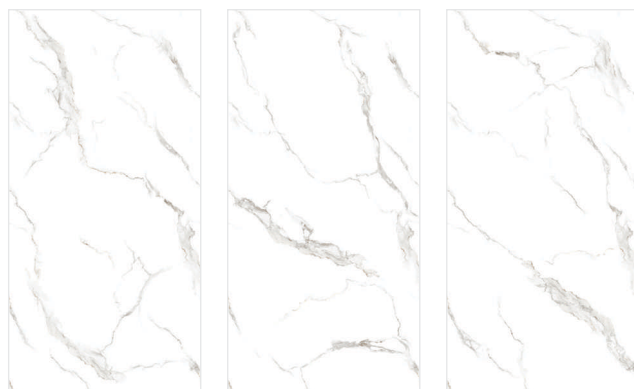

# MARBOGRESS

SELF COLOURED SURFACES

**NAME :**

411

**FINISH :**

Velvet Surface

**SIZE :**

600x1200mm