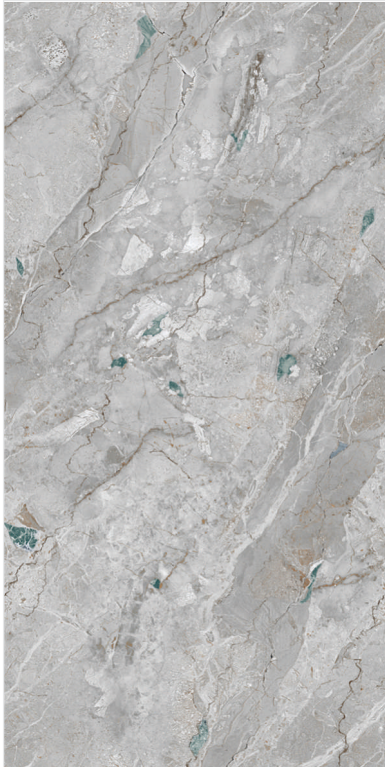

VELVET

600X1200MM

MARBOGRESS

SELF COLOURED SURFACES