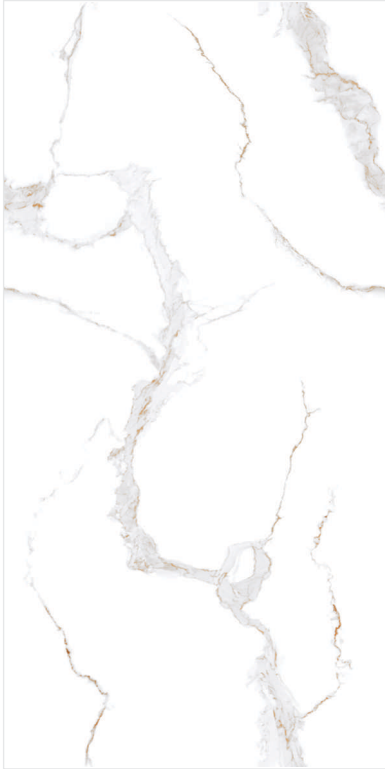

VELVET

600X1200MM

MARBOGRESS

SELF COLOURED SURFACES