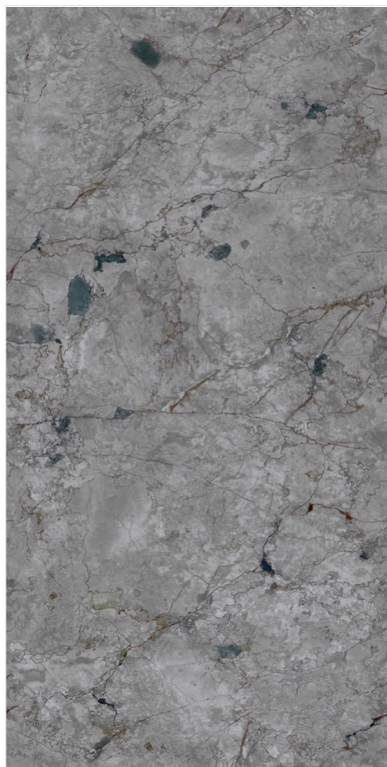

VELVET

600X1200MM

MARBOGRESS

SELF COLOURED SURFACES