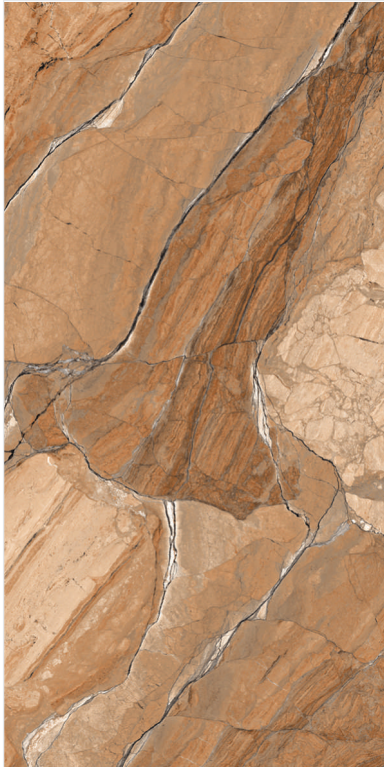

VELVET

600X1200MM

MARBOGRESS

SELF COLOURED SURFACES