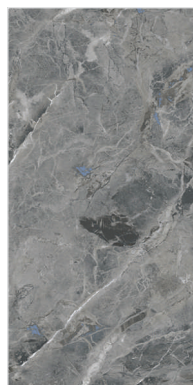

# MARBOGRESS

SELF COLOURED SURFACES

**NAME :**

413

**FINISH :**

Velvet Surface

**SIZE :**

600x1200mm