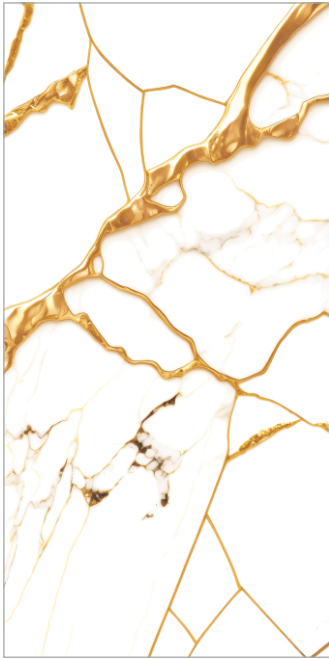

DESIGN : 905

600X1200MM
Semi High Gloss