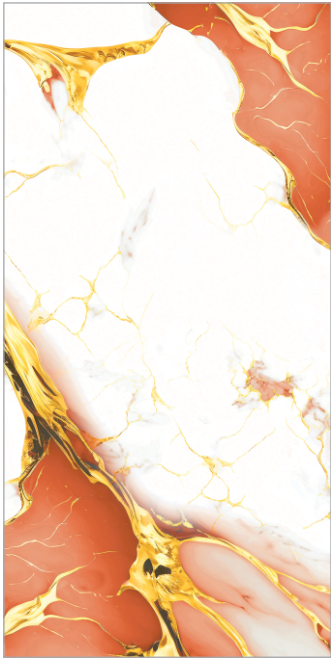

DESIGN : 901

600X1200MM
Semi High Gloss