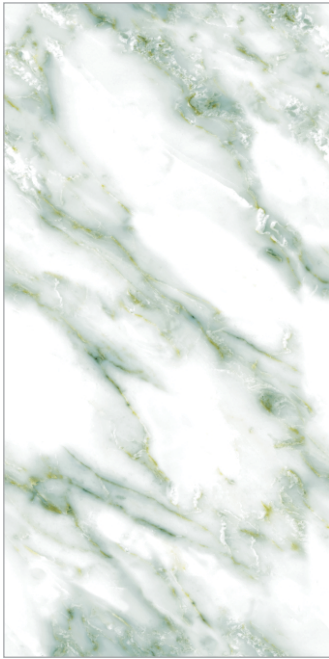

DESIGN : 913

|
600X1200MM
Semi High Gloss