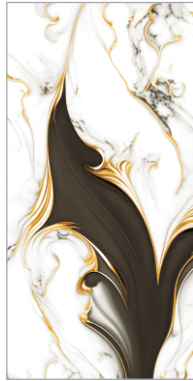

DESIGN : 903

600X1200MM
Semi High Gloss