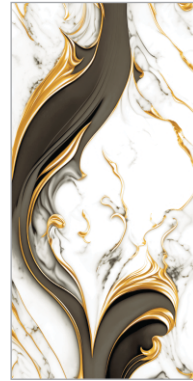

DESIGN : 903

600X1200MM
Semi High Gloss