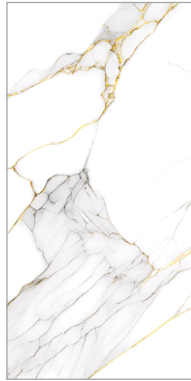

DESIGN : 909

600X1200MM
Semi High Gloss