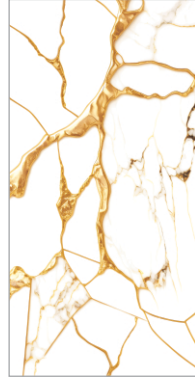

DESIGN : 905

600X1200MM
Semi High Gloss