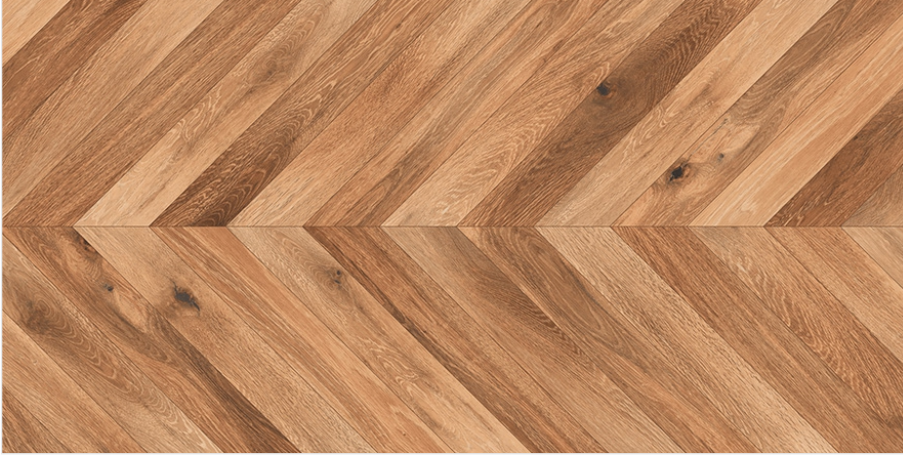

# TILES FEATURES

TILES  
RANDOM

QUALITY  
ASSURANCE

3D  
TECHNOLOGY

HD  
PRINTING

**Raindrop**  
600X1200MM

**MARBOGRESS**  
SELF COLOURED SURFACES

**NAME :**  
951