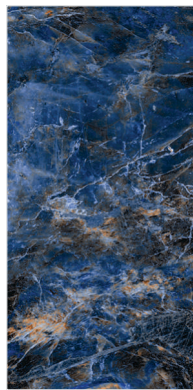

600x1200mm

HIGH GLOSS
600X1200MM

NAME :
5011

FINISH :
High Gloss

SIZE :
600x1200mm

NAME :
5012

FINISH :
High Gloss

SIZE :
600x1200mm