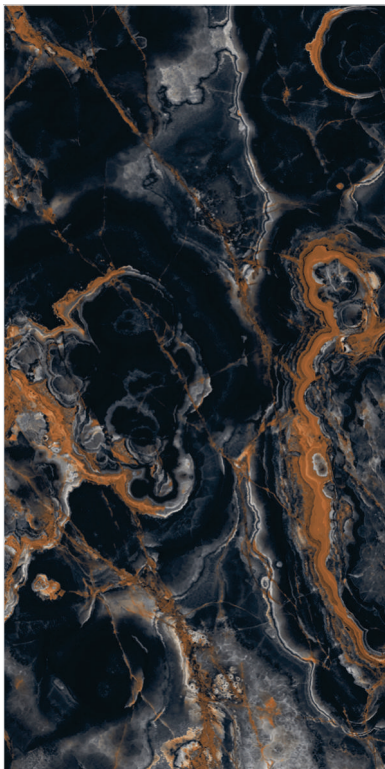

NAME :

5003

FINISH :

High Gloss

SIZE :

600x1200mm