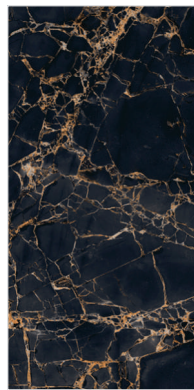

NAME :
5013

FINISH :
High Gloss

SIZE :
600x1200mm