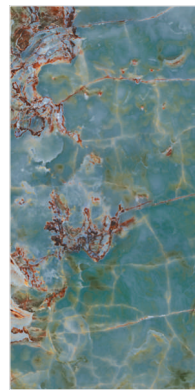

FINISH :
High Gloss

SIZE :
600x1200mm

NAME :
5021

FINISH :
High Gloss

SIZE :
600x1200mm

HIGH GLOSS
600X1200MM

MARBOGRESS
SELF COLOURED SURFACES

NAME :
5022