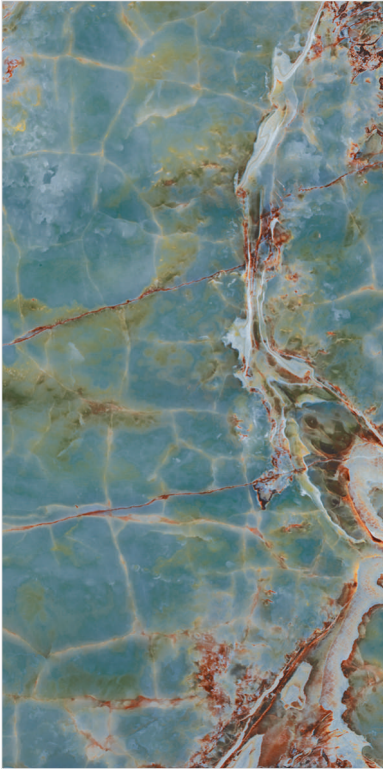

NAME :
5015

FINISH :
High Gloss

SIZE :
600x1200mm

NAME :
5017

FINISH :
High Gloss

SIZE :
600x1200mm

HIGH GLOSS
600X1200MM

NAME :
5019

FINISH :
High Gloss

SIZE :
600x1200mm

NAME :
5021

FINISH :
High Gloss

SIZE :
600x1200mm

HIGH GLOSS
600X1200MM

MARBOGRESS
SELF COLOURED SURFACES

NAME :
5022