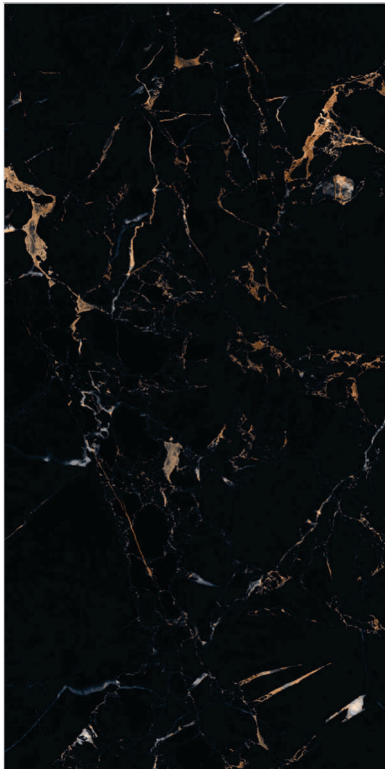

600x1200mm

HIGH GLOSS
600X1200MM

NAME :
5011

FINISH :
High Gloss

SIZE :
600x1200mm

NAME :
5012

FINISH :
High Gloss

SIZE :
600x1200mm