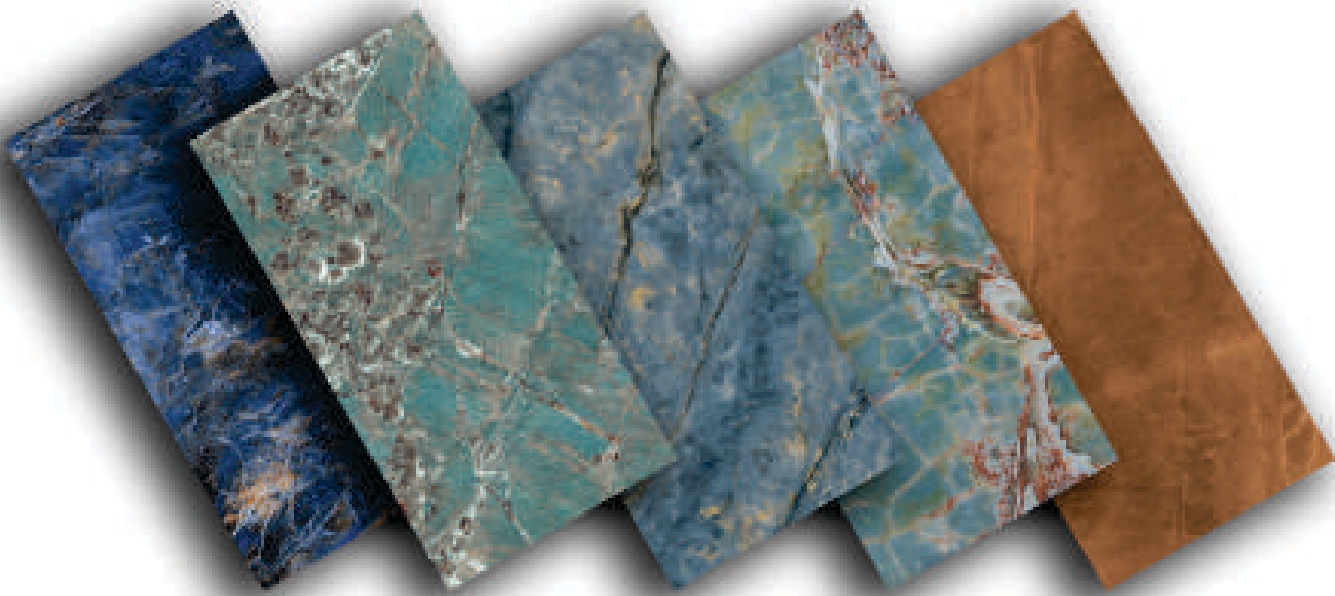

Gym Area

Industrial Area

Hotel & Restaurant

REFLECTIVE YOUR CHOICE

6 0 0 X 1 2 0 0 M M

HIGH GLOSS
600X1200MM

MARBOGRESS
SELF COLOURED SURFACES

NAME :