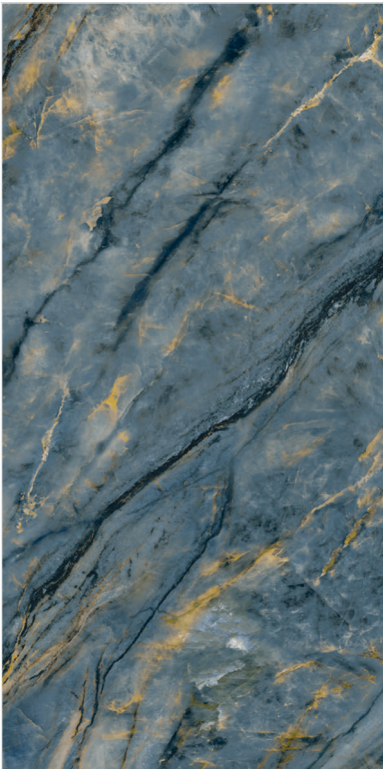

NAME :
5015

FINISH :
High Gloss

SIZE :
600x1200mm

NAME :
5017

FINISH :
High Gloss

SIZE :
600x1200mm

HIGH GLOSS
600X1200MM

NAME :
5019

FINISH :
High Gloss

SIZE :
600x1200mm

NAME :
5021

FINISH :
High Gloss

SIZE :
600x1200mm

HIGH GLOSS
600X1200MM

MARBOGRESS
SELF COLOURED SURFACES

NAME :
5022