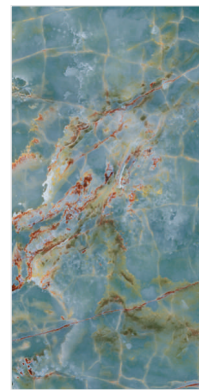

FINISH :
High Gloss

SIZE :
600x1200mm

NAME :
5021

FINISH :
High Gloss

SIZE :
600x1200mm

HIGH GLOSS
600X1200MM

MARBOGRESS
SELF COLOURED SURFACES

NAME :
5022