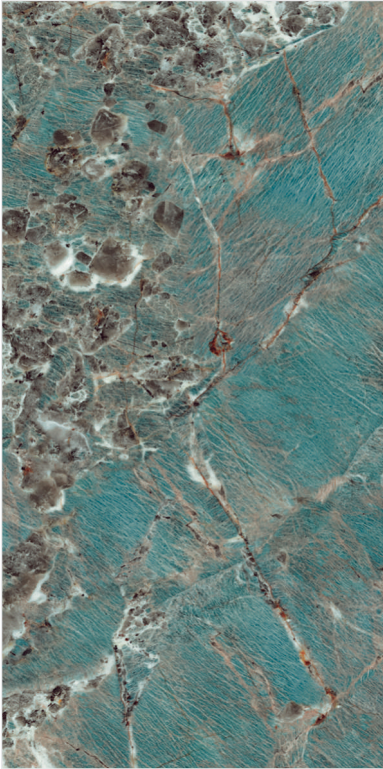

SIZE :
600x1200mm

NAME :
5008

FINISH :
High Gloss

SIZE :
600x1200mm

HIGH GLOSS
600X1200MM

NAME :

5009

FINISH :