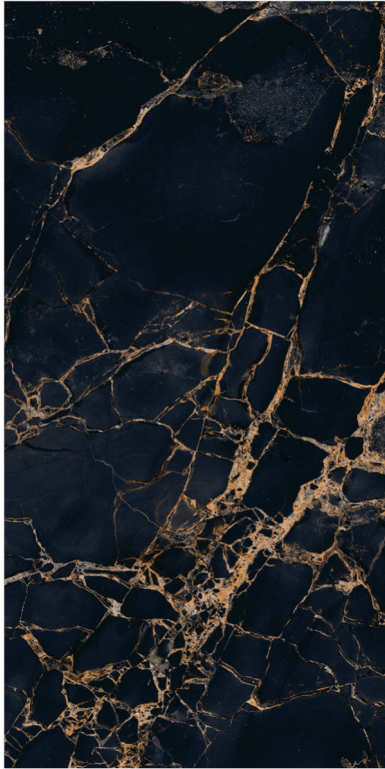

HIGH GLOSS
600X1200MM