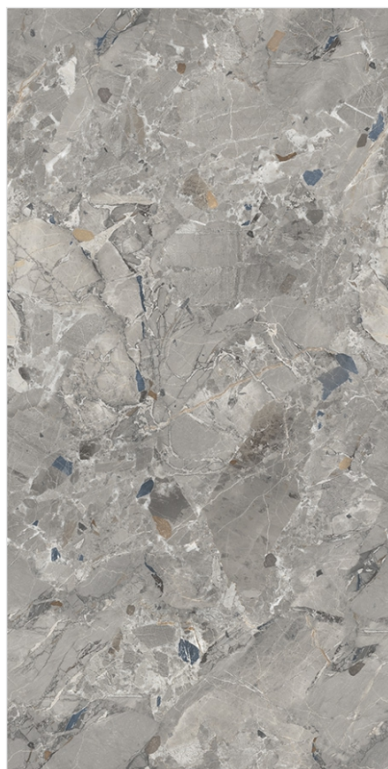

SIZE :
600x1200mm

CARVING
600X1200MM

MARBOGRESS
SELF COLOURED SURFACES

NAME :
561

FINISH :
Carving

SIZE :
600x1200mm

CARVING
600X1200MM

MARBOGRESS
SELF COLOURED SURFACES