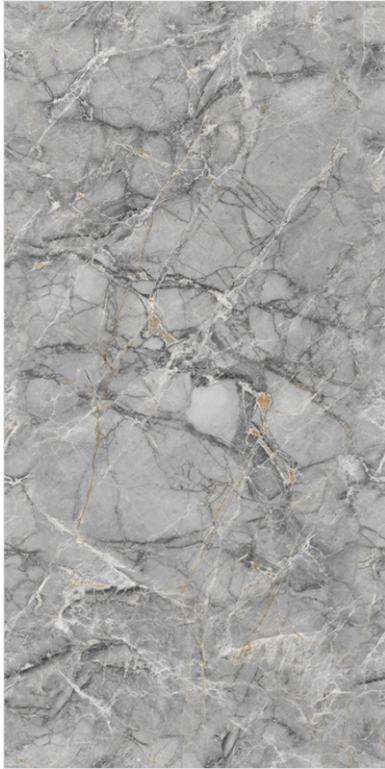

SIZE :
600x1200mm

CARVING
600X1200MM

MARBOGRESS
SELF COLOURED SURFACES

NAME :
553

FINISH :
Carving

SIZE :
600x1200mm

CARVING
600X1200MM

MARBOGRESS
SELF COLOURED SURFACES