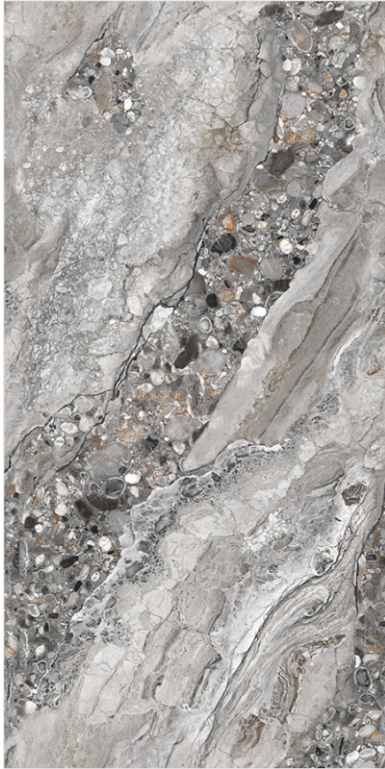

MARBOGRESS
SELF COLOURED SURFACES

NAME :
559

FINISH :
Carving

SIZE :
600x1200mm

CARVING
600X1200MM

MARBOGRESS
SELF COLOURED SURFACES

NAME :
560

FINISH :
Carving