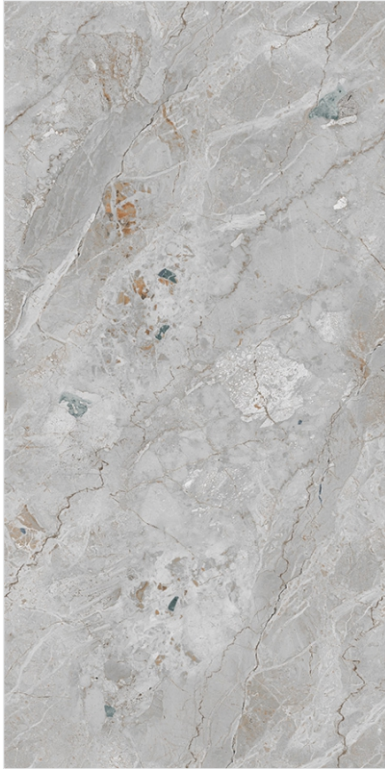

600x1200mm

CARVING
600X1200MM

MARBOGRESS
SELF COLOURED SURFACES

NAME :
545

FINISH :
Carving

SIZE :
600x1200mm

CARVING
600X1200MM

MARBOGRESS
SELF COLOURED SURFACES