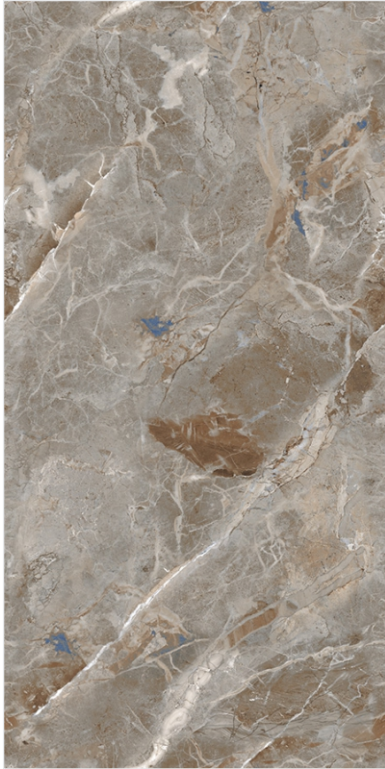

CARVING
600X1200MM

MARBOGRESS
SELF COLOURED SURFACES