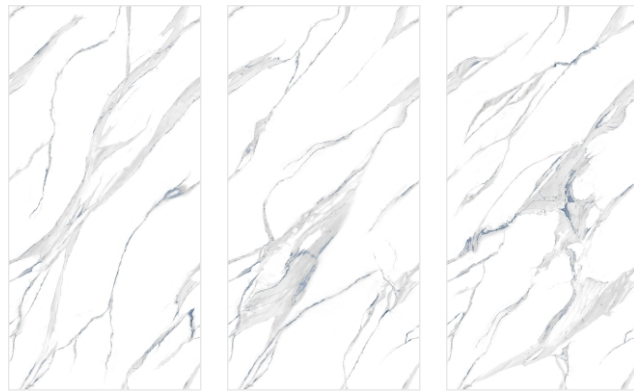

NAME :
533

FINISH :
Carving

SIZE :
600x1200mm