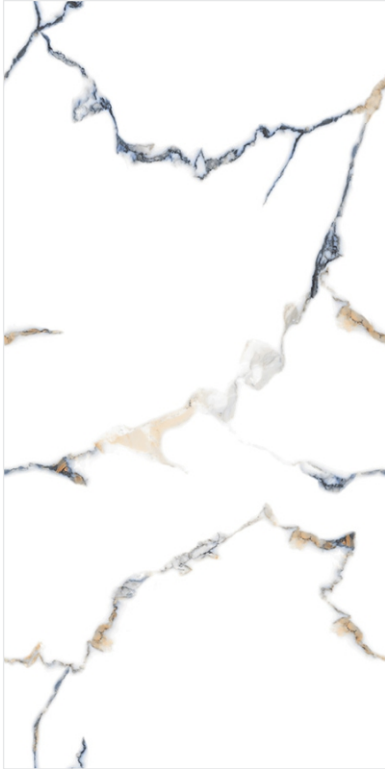

NAME :
504

FINISH :
Carving

SIZE :
600x1200mm