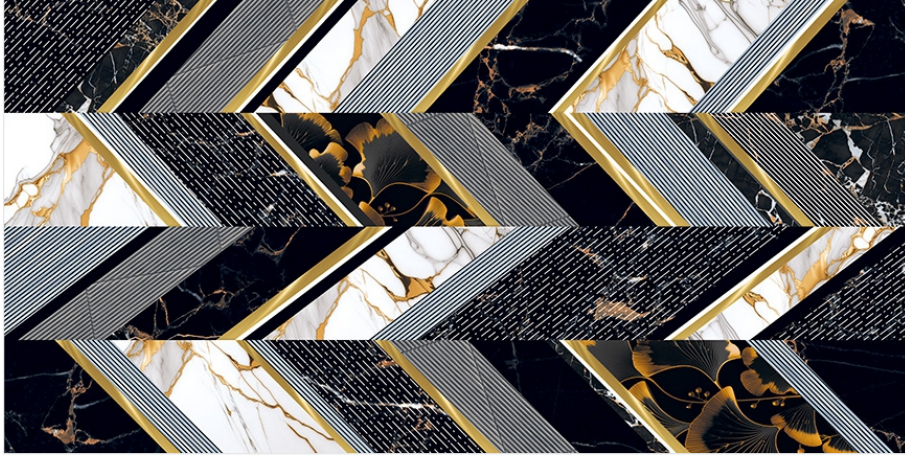

FINISH :
Glossy Carving

SIZE :
600x1200mm

NAME :
306

FINISH :
Glossy Carving

SIZE :
600x1200mm

NAME :
307

FINISH :
Glossy Carving

SIZE :
600x1200mm