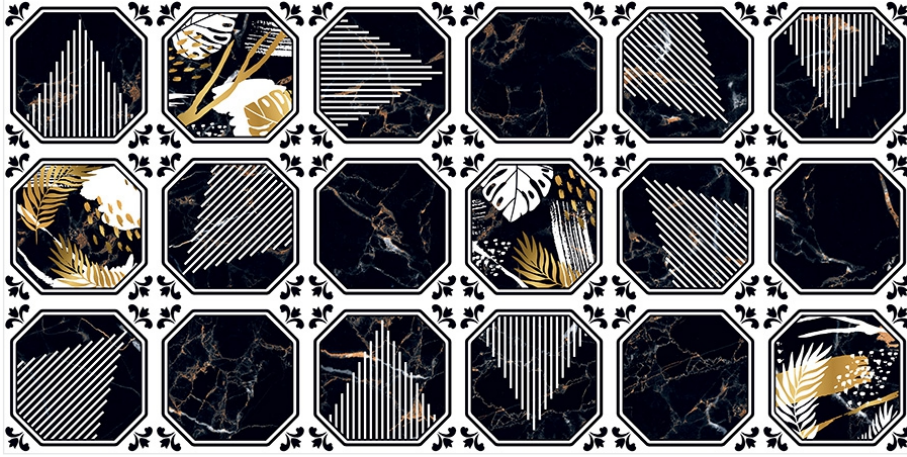

NAME :
315

FINISH :
Glossy Carving

SIZE :
600x1200mm