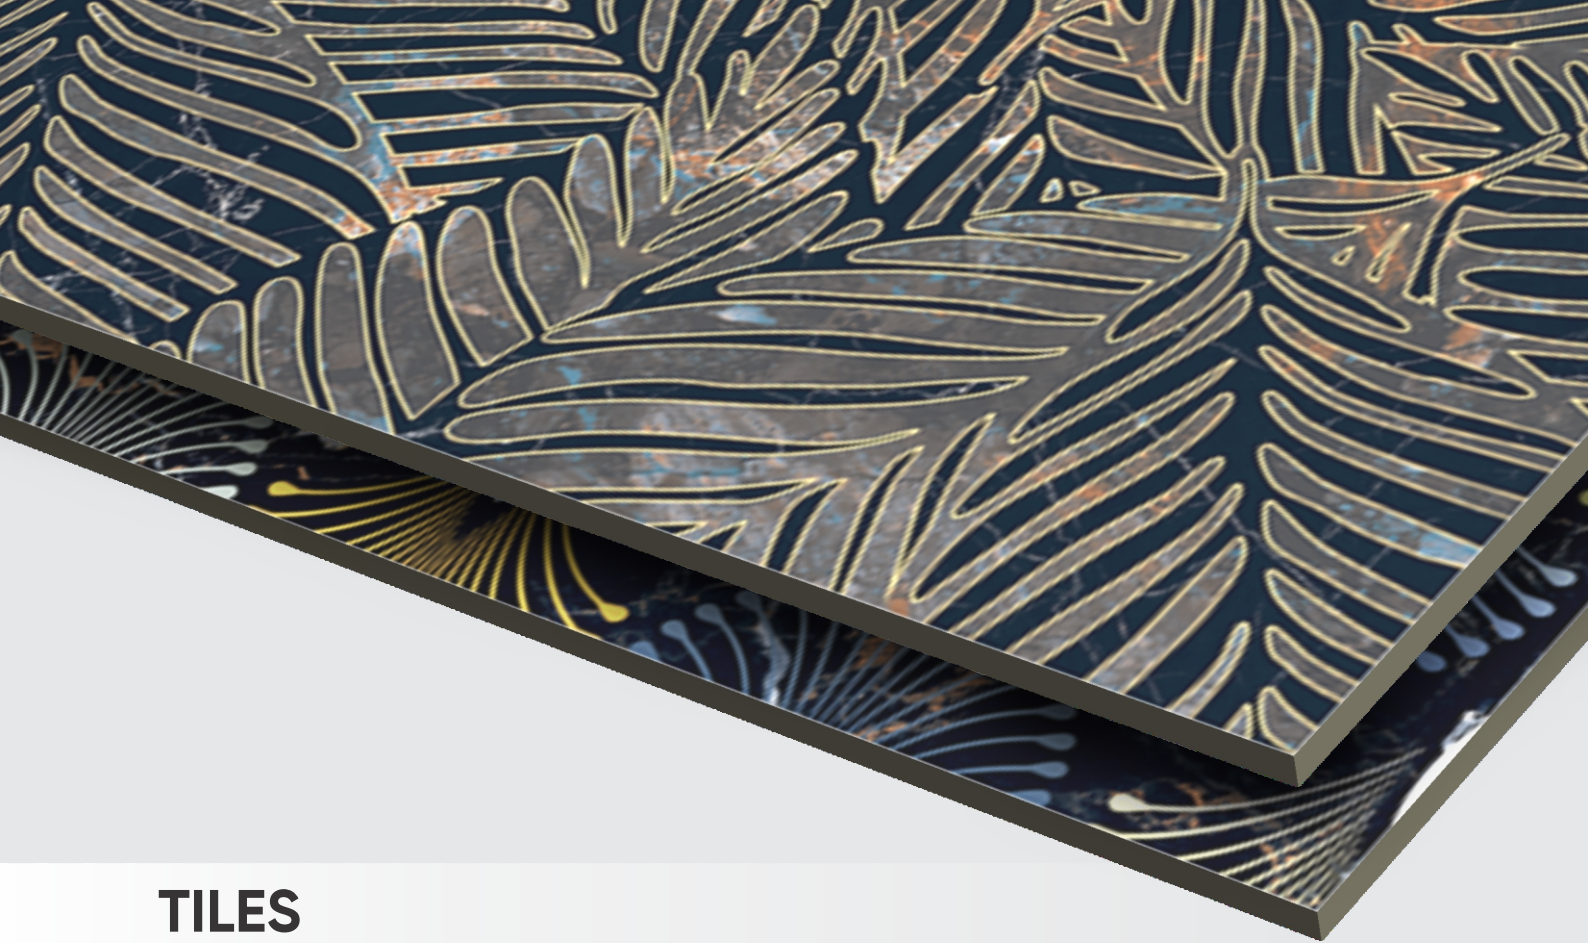

TILES APPLICATION

Commercial Building

Spa & Wellness Center

School & Collages

Hall & Corridor

Airport Area

Gym Area

Industrial Area

Hotel & Restaurant

TILES FEATURES

TILES RANDOM

QUALITY ASSURANCE

3D TECHNOLOGY

HD PRINTING