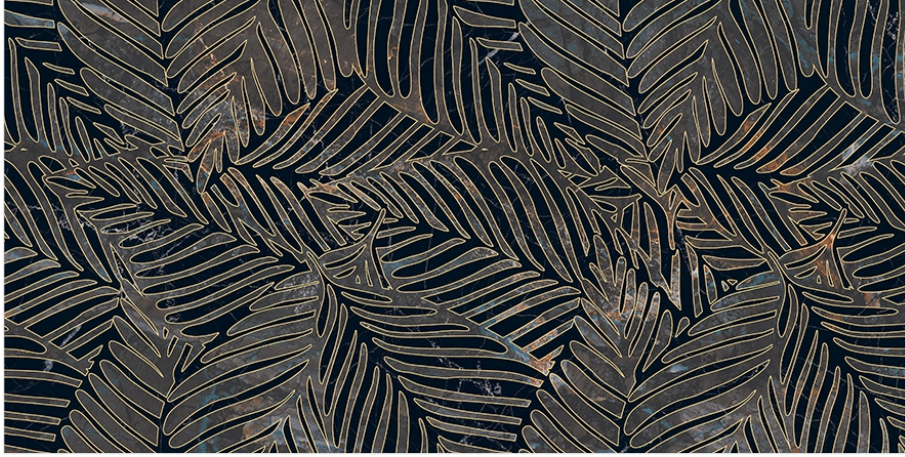

SIZE :
600x1200mm

NAME :
311

FINISH :
Glossy Carving

SIZE :
600x1200mm

NAME :

312

FINISH :

Glossy Carving