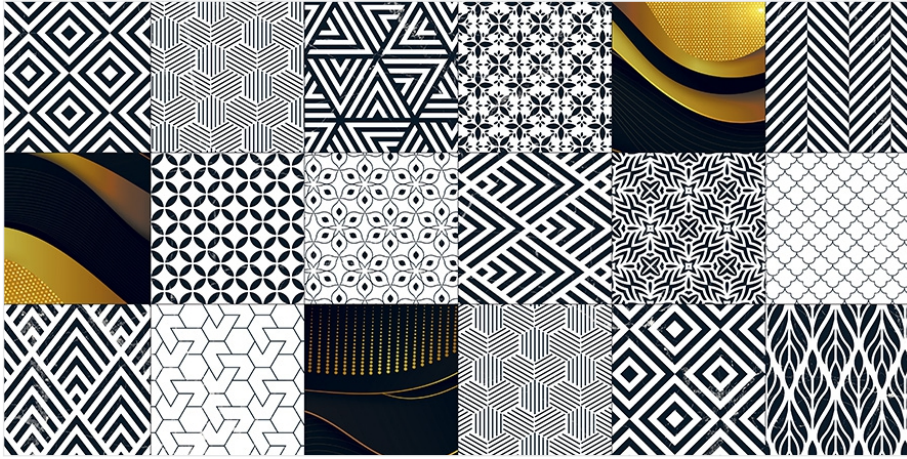

NAME :
306

FINISH :
Glossy Carving

SIZE :
600x1200mm